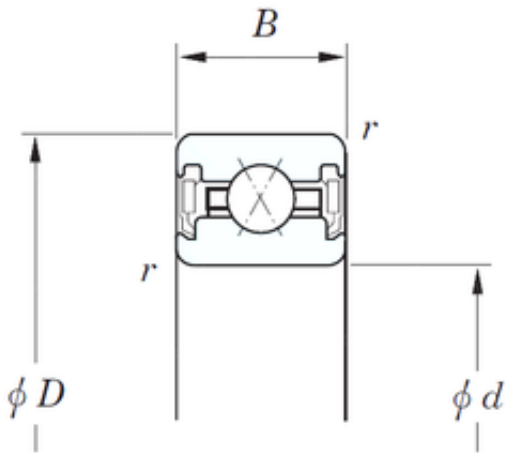

ASAHI FORGE OF AMERICA BEARING CORP.

203,2 mm x 222,25 mm x 12.7 mm KOYO
KUX080 2RD angular contact ball bearings

Bearing No. KUX080 2RD

Size	203.2x222.25x12.7 mm
Bore Diameter	203,2 mm
Outer Diameter	222,25 mm
Width	12.7 mm
d	203,2 mm
D	222,25 mm
B	12.7 mm
C	12.7 mm
r	0,4 mm
Weight	0,481 Kg
Basic dynamic load rating (C)	11,4 kN
Bearing No.	KUX080 2RD
r(min)	0.4
Cr	11.4
C0r	19.9
Mass(kg)	0.481

KUX080 2RD Bearing 2D drawings and 3D CAD models