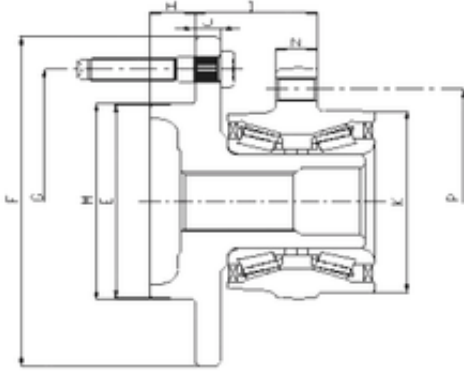

ASAHI FORGE OF AMERICA BEARING CORP.

ILJIN IJ223046 angular contact ball bearings

Bearing No. IJ223046

P	140 mm
I	65,2 mm
E	116,69 mm
F	199,3 mm
G	165,1 mm
H	19 mm
J	10 mm
K	105,8 mm
M	117,89 mm
N	18,3 mm
1	Wheel Bearing

IJ223046 Bearing 2D drawings and 3D CAD models