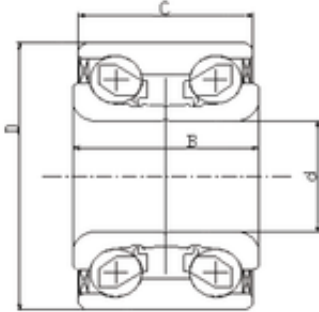

ASAHI FORGE OF AMERICA BEARING CORP.

37 mm x 72 mm x 37 mm ILJIN IJ141013
angular contact ball bearings

Bearing No. IJ141013

Size	37x72x37 mm
Bore Diameter	37 mm
Outer Diameter	72 mm
Width	37 mm
d	37 mm
D	72 mm
B	37 mm
C	37 mm

IJ141013 Bearing 2D drawings and 3D CAD models